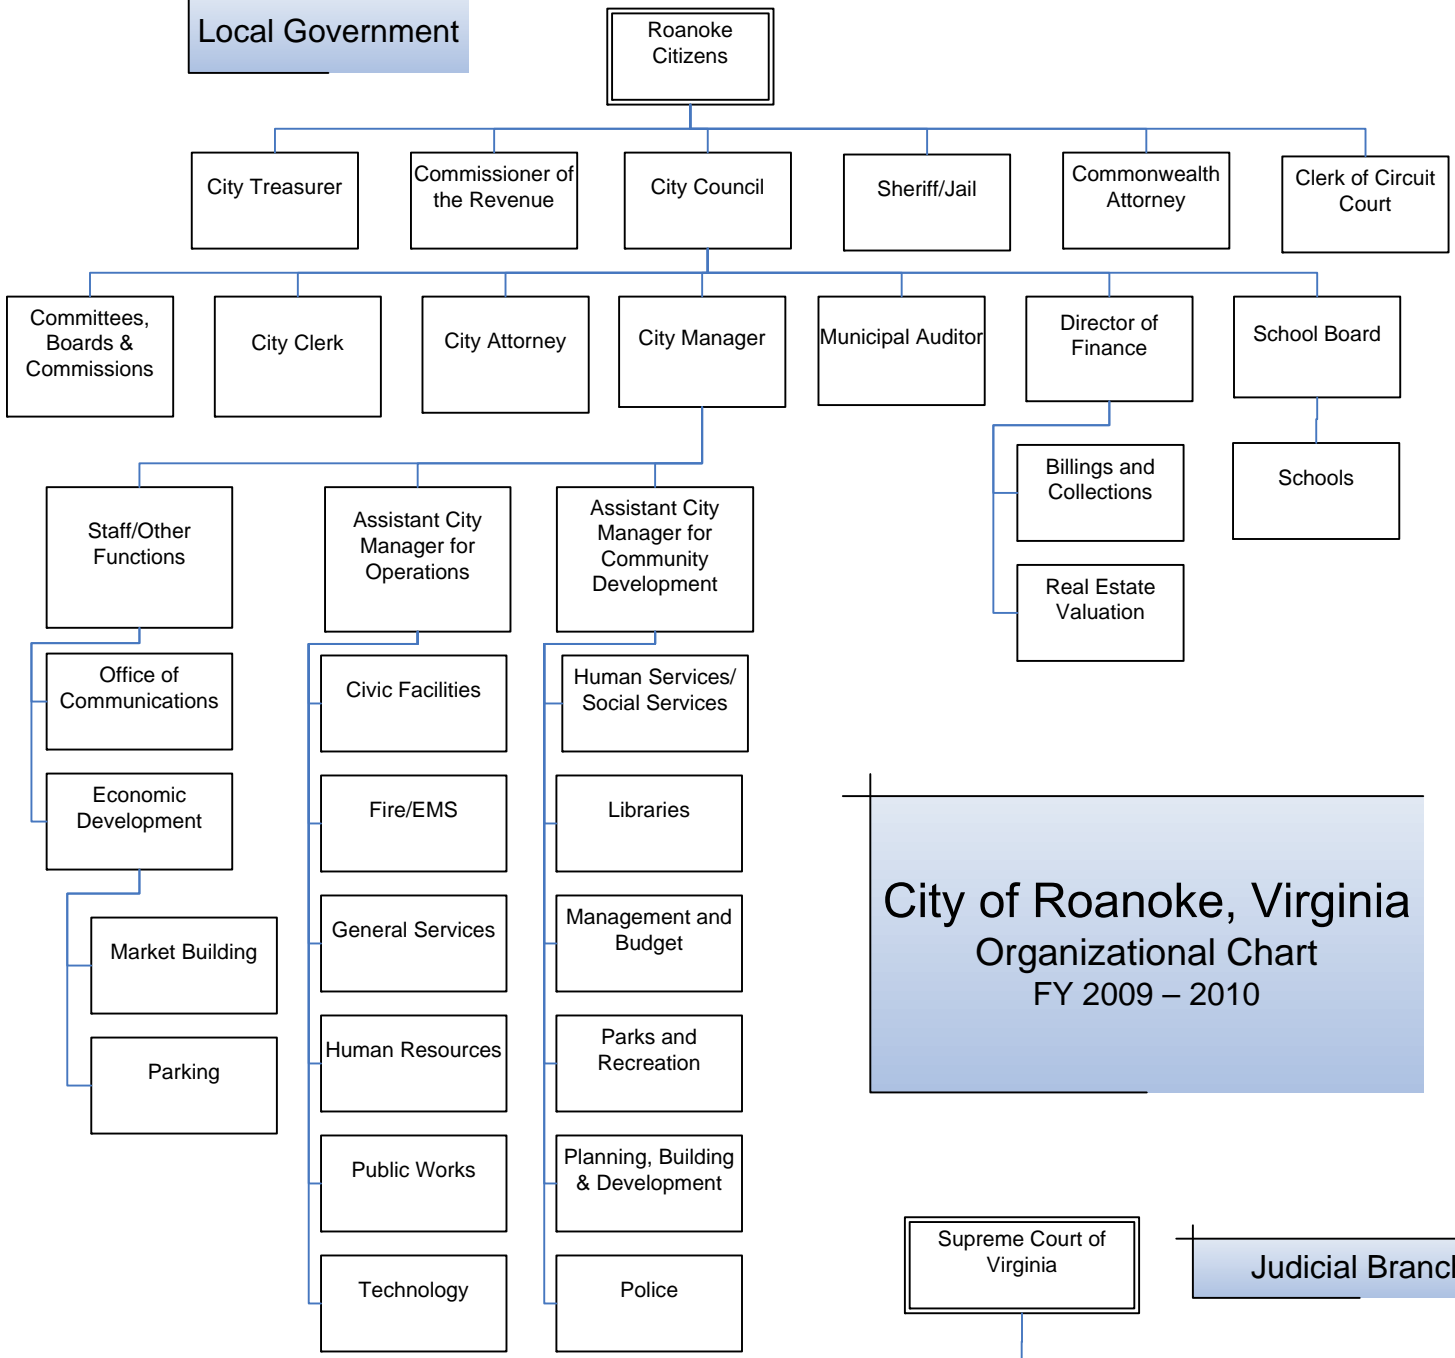

**Local Government**

**City of Roanoke, Virginia  
Organizational Chart  
FY 2009 – 2010**

**Judicial Branch**