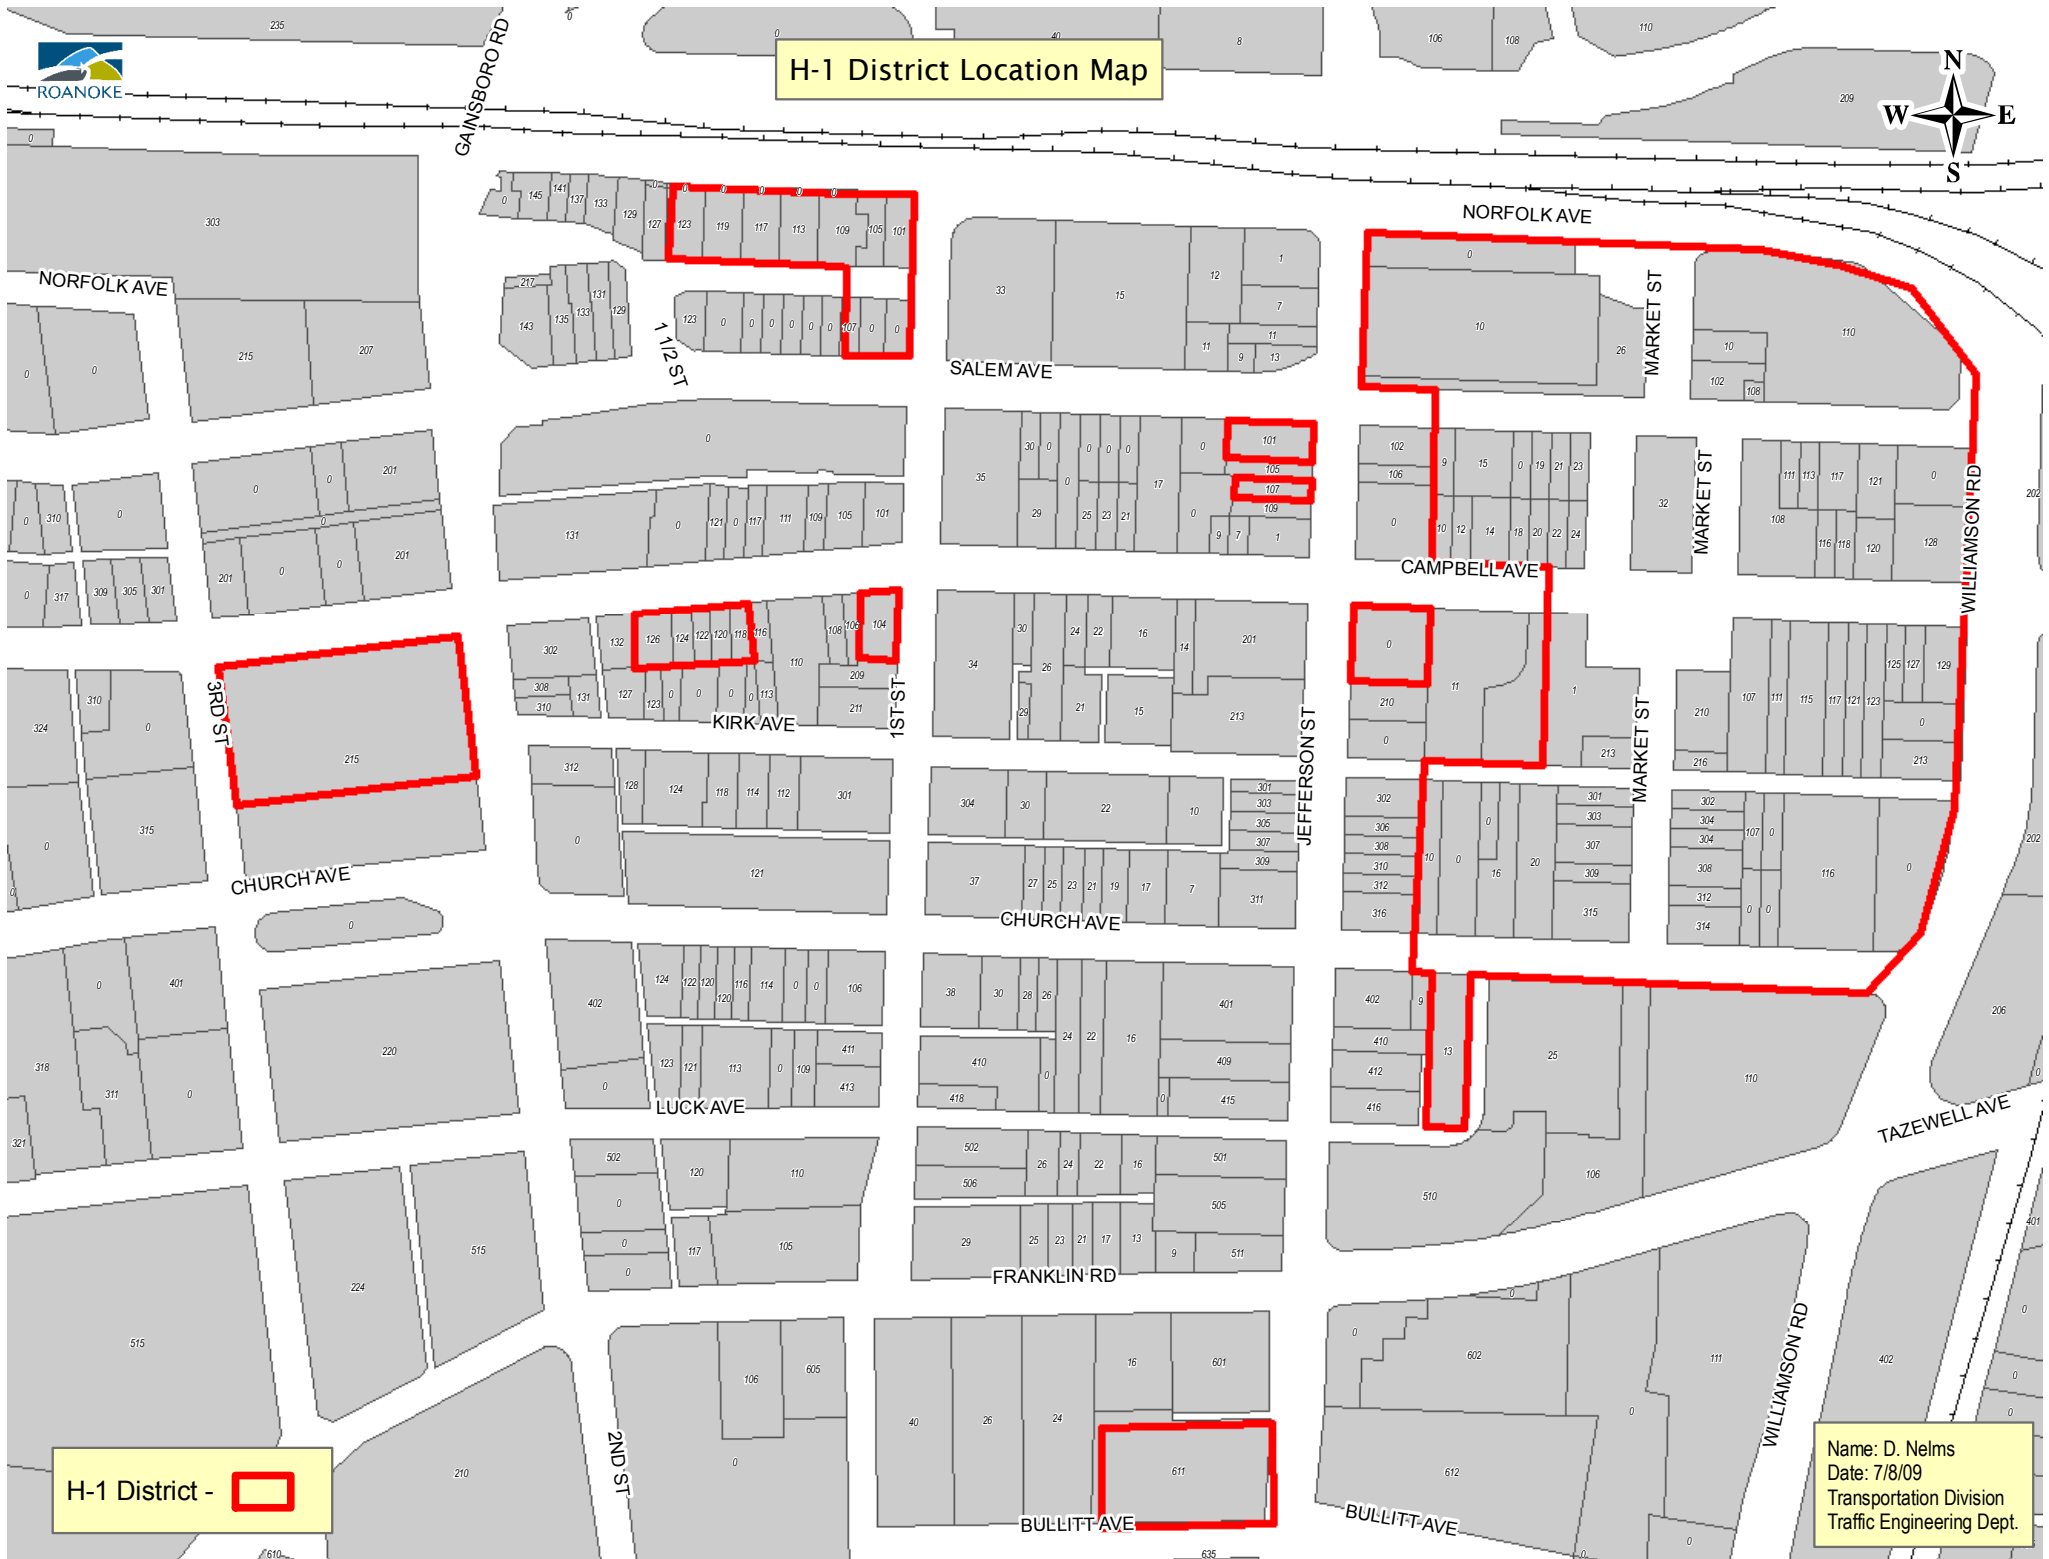

H-1 District Location Map

H-1 District - 

Name: D. Nelms
Date: 7/8/09
Transportation Division
Traffic Engineering Dept.