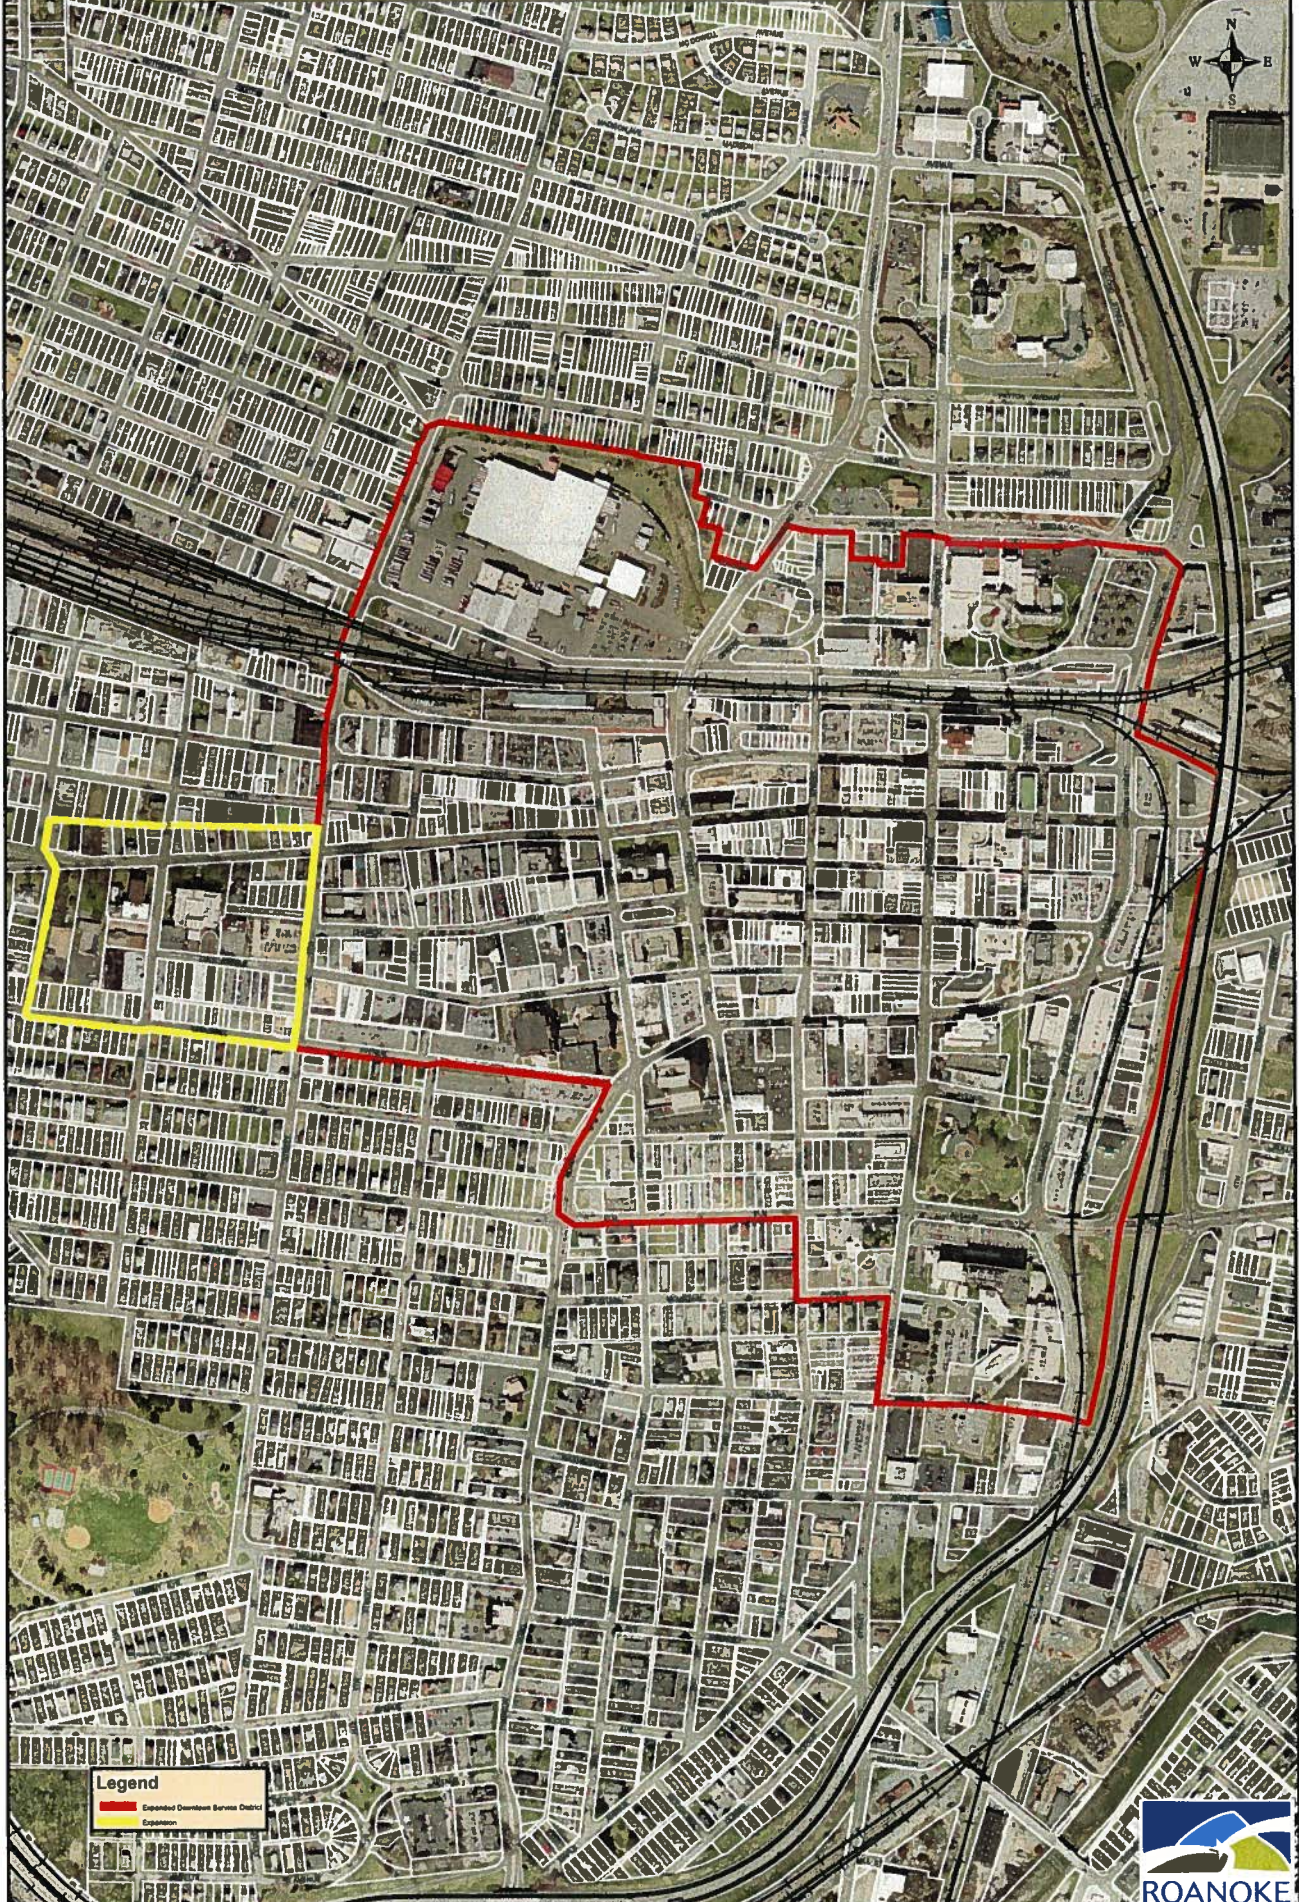

Expansion of Downtown Service District effective July 1, 2004

Legend
Expanded Downtown Service District
Expansion